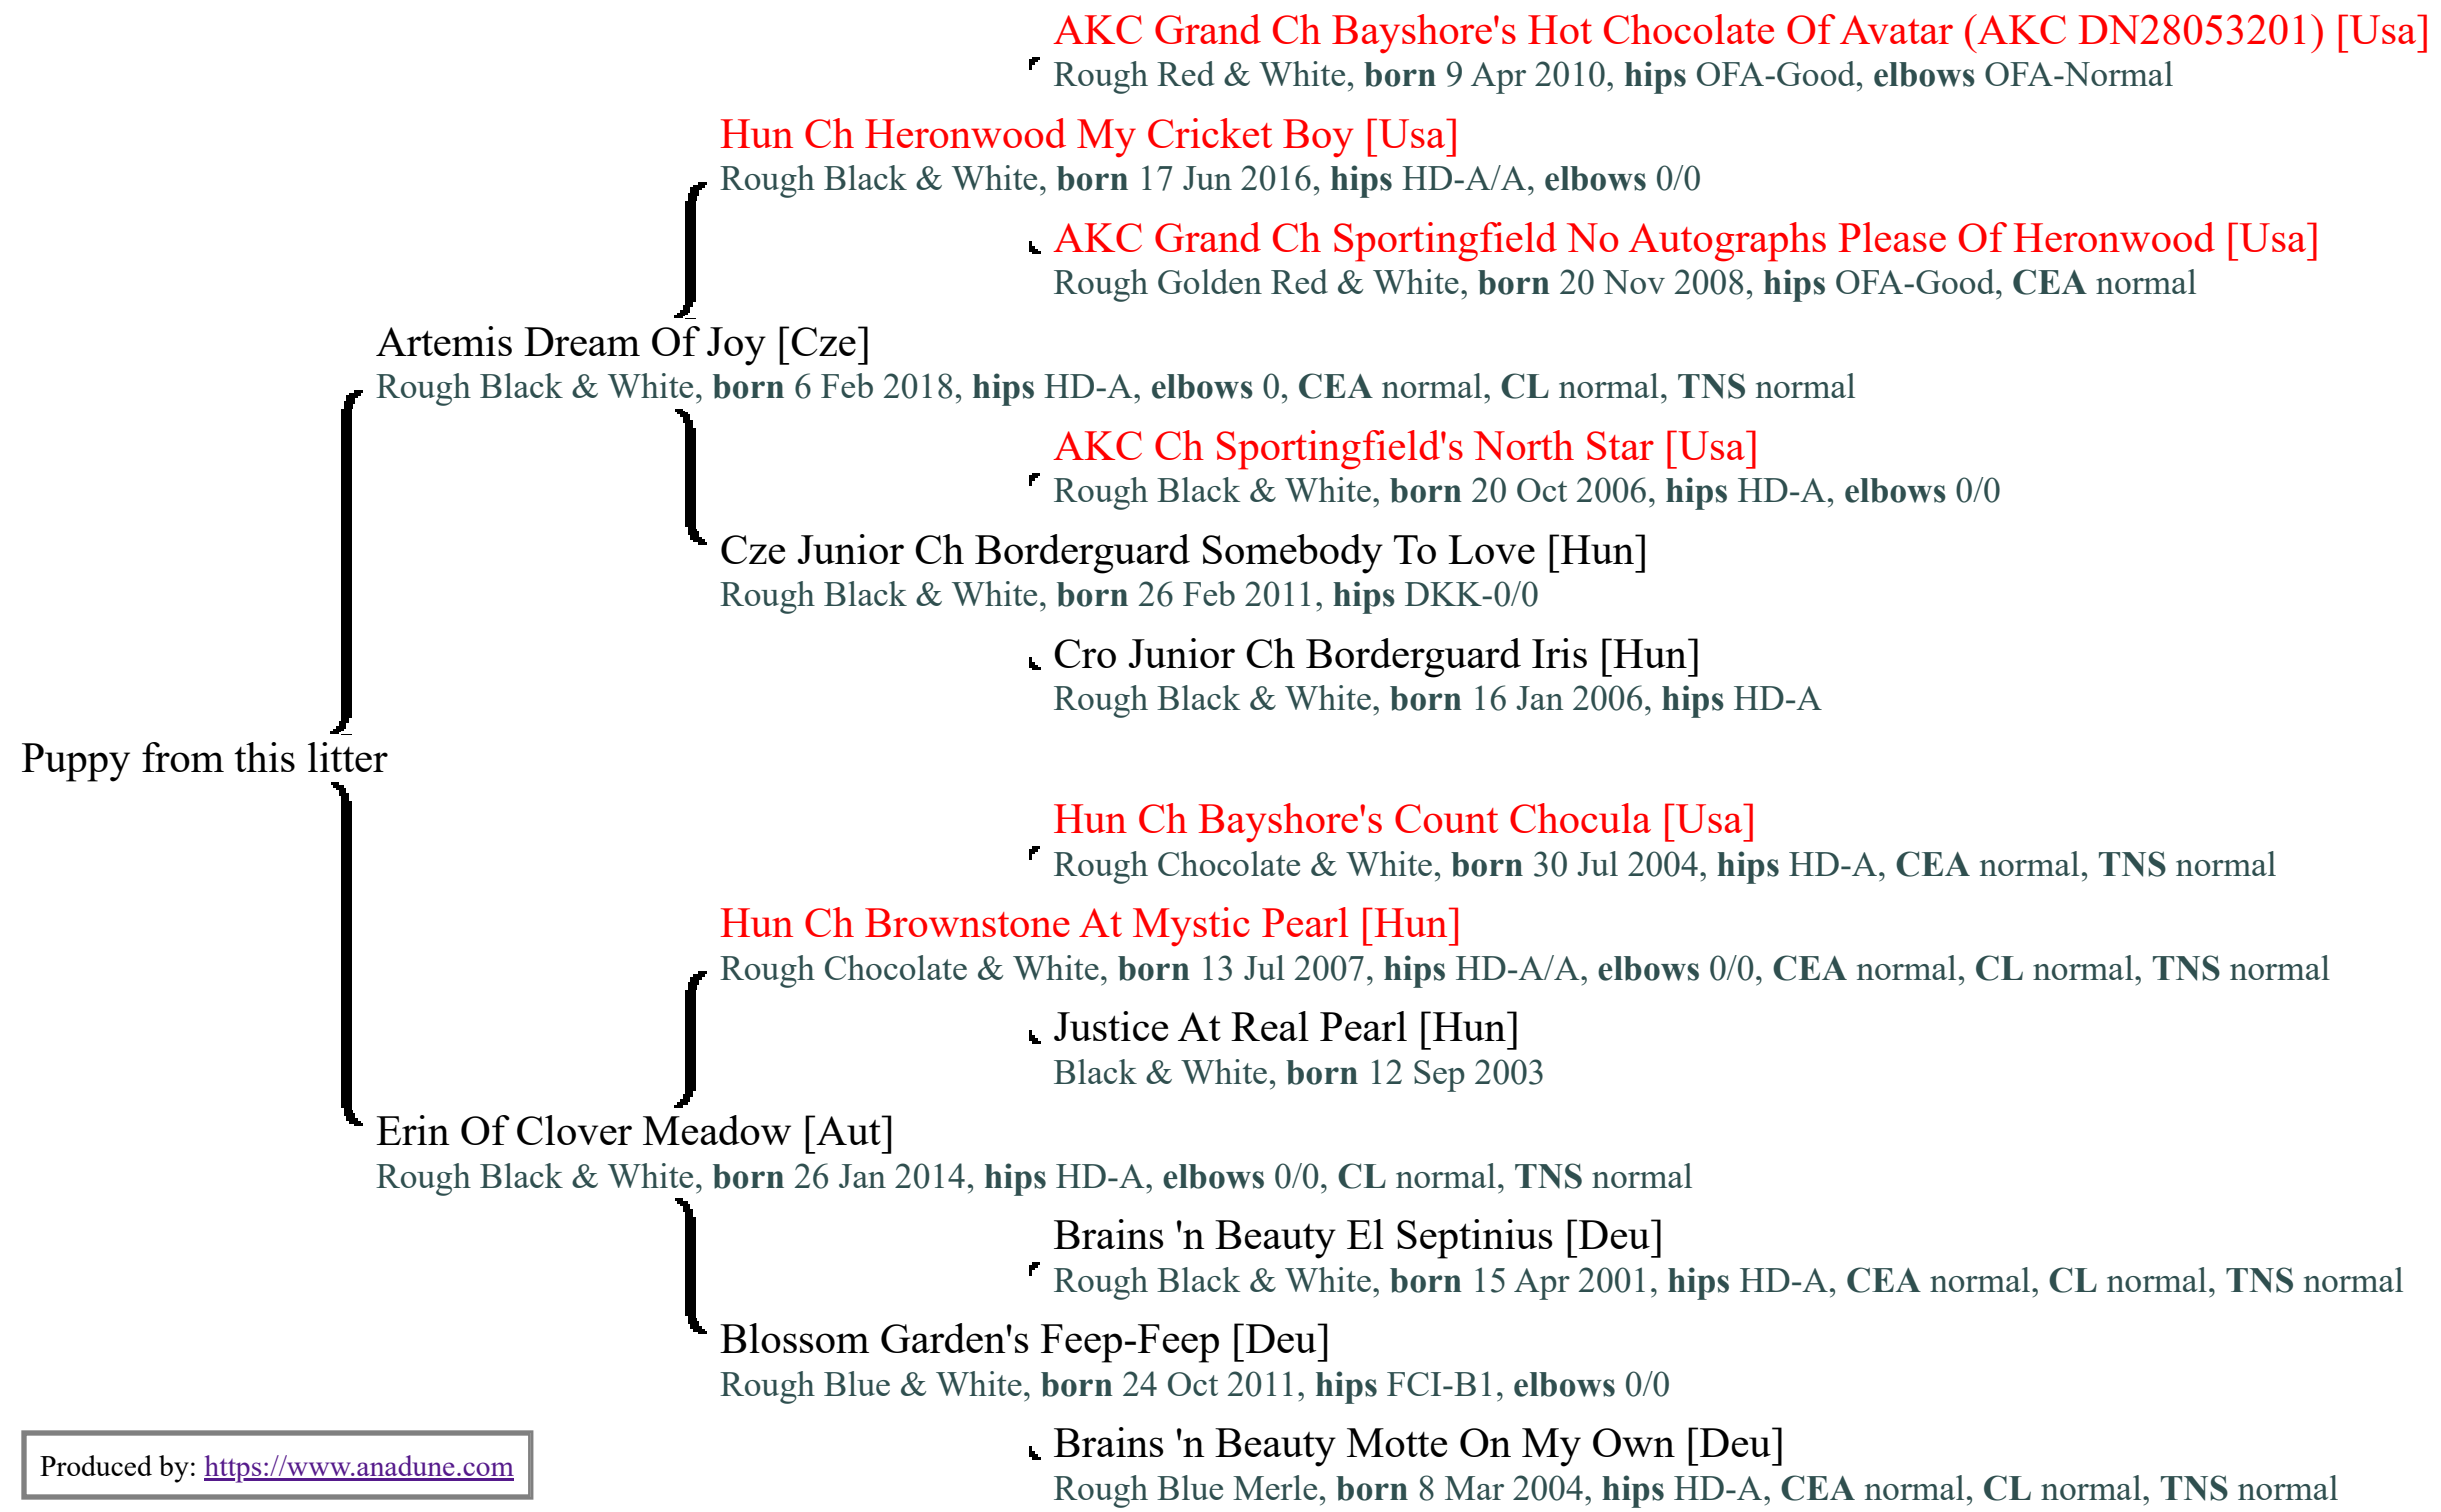

Litter by Artemis Dream Of Joy [Cze] out of Erin Of Clover Meadow [Aut] Three Generation Pedigree

Produced by: <https://www.anadune.com>